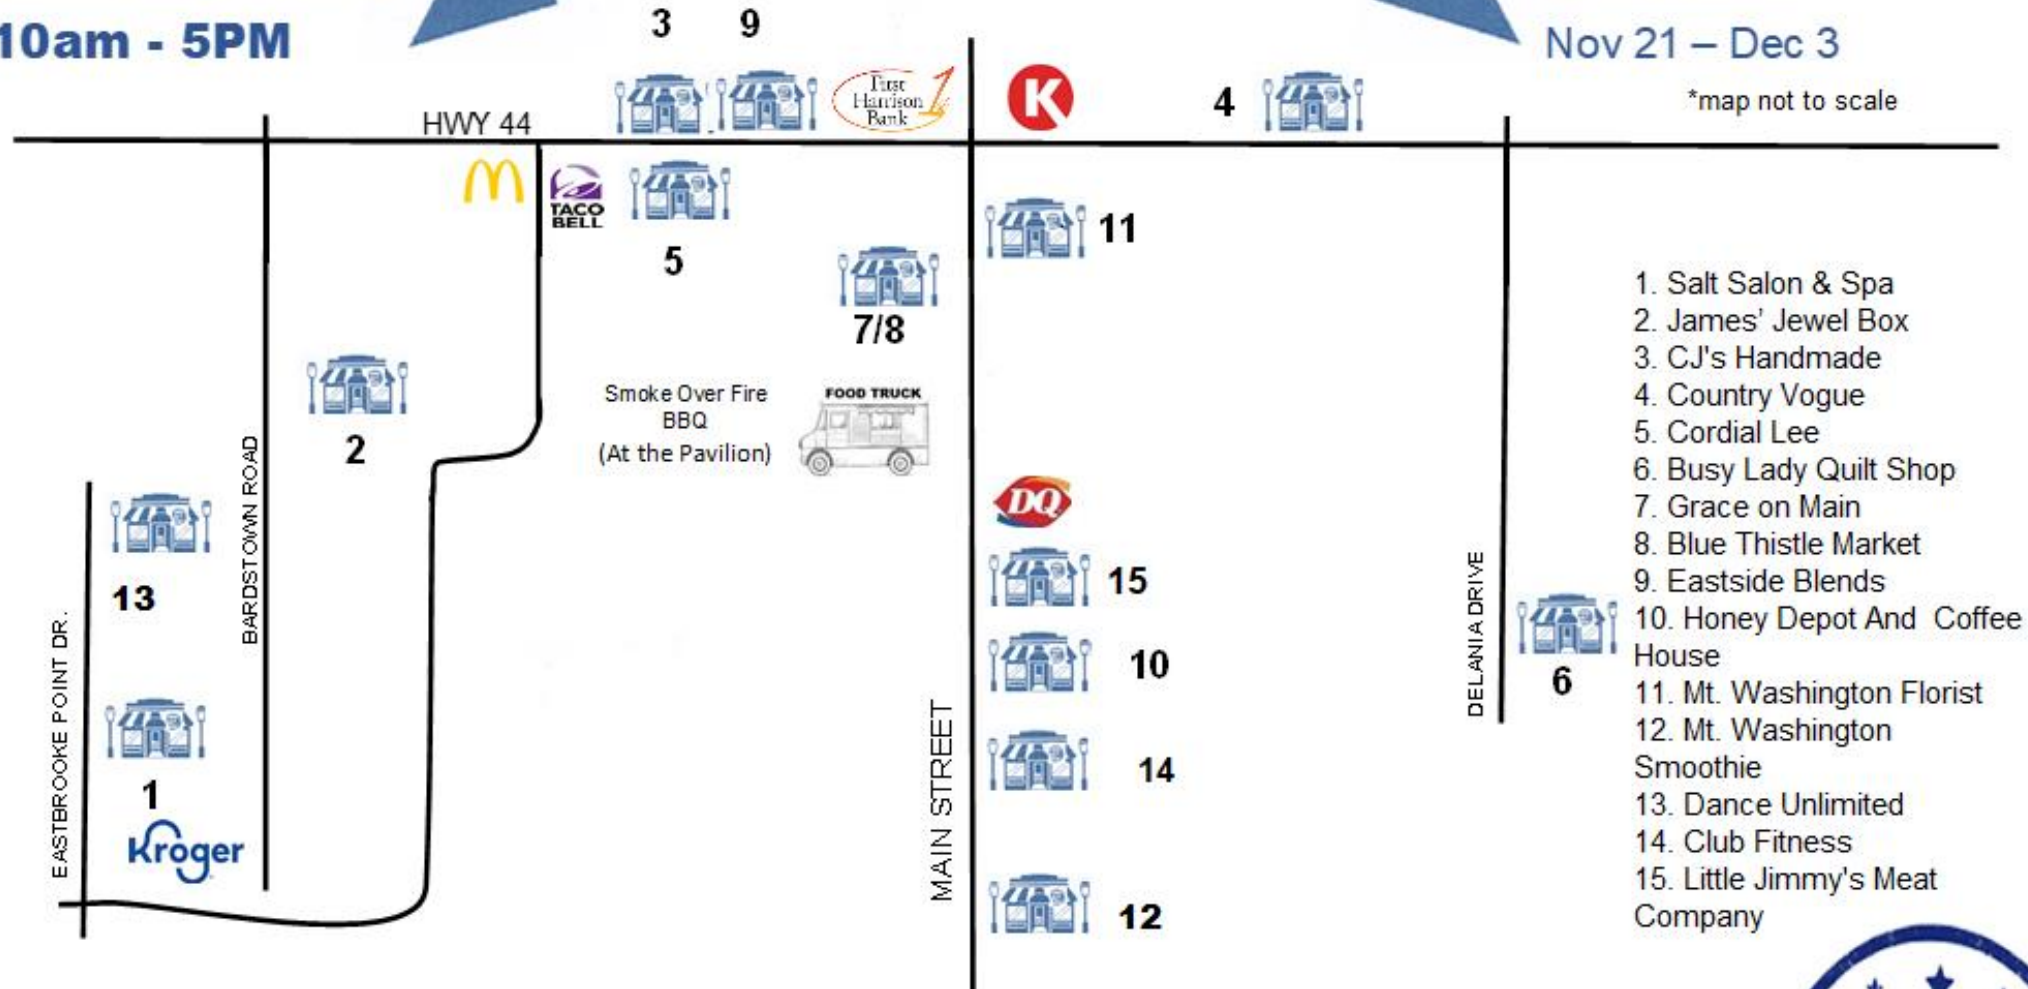

Mt. Washington Florist 145 N. Bardstown Rd	Dance Unlimited 226 E. Brooke Pointe Dr	Eastside Blends 10731 Hwy 44 E
Country Vogue 10489 Hwy 44 E	James' Jewel Box 185 Oakbrooke	CJ's Handmade 10731 Hwy 44 E
Honey Depot & Coffee House 435 N. Bardstown Rd	Busy Lady Quilt Shop 223 B Delania Dr	Cordial Lee 10880 Hwy 44 E
Blue Thistle Market 156 N Bardstown Rd	Salt Salon & Spa 327 Eastbrooke Pointe Dr	Grace on Main 156 N Bardstown Rd
Mt. Washington Smoothie 1123 N Bardstown Rd 9	Club Fitness 611 N Bardstown Rd	Little Jimmy's Meat Company 435 N Bardstown Rd

## PARTICIPATING BUSINESSES

Blue Thistle Market	Eastside Blends
Busy Lady Quilt Shop	CJ's Handmade
Country Vogue	Grace on Main
James' Jewel Box	Salt Salon & Spa
Honey Depot & Coffee House	Cordial Lee
Mt. Washington Florist	Dance Unlimited
Mt. Washington Smoothie	Club Fitness
Little Jimmy's Meat Company	

Thank you for supporting our locally owned small businesses.

**Small Business  
Saturday Hours  
10am - 5PM**

**NOVEMBER 26**

**Collect Stamps  
2 Weeks!**

Nov 21 – Dec 3

\*map not to scale

1. Salt Salon & Spa
2. James' Jewel Box
3. C.J's Handmade
4. Country Vogue
5. Cordial Lee
6. Busy Lady Quilt Shop
7. Grace on Main
8. Blue Thistle Market
9. Eastside Blends
10. Honey Depot And Coffee House
11. Mt. Washington Florist
12. Mt. Washington Smoothie
13. Dance Unlimited
14. Club Fitness
15. Little Jimmy's Meat Company

**HOW TO PLAY:** During the weeks of November 21-December 3, visit each of the participating businesses during their normal business hours to collect a stamp. **To be eligible for prizes you must collect all 15 stamps.** When finished turn in your game board to the last business you visit. Must be 18 years or older to participate. One game board per person no purchase necessary